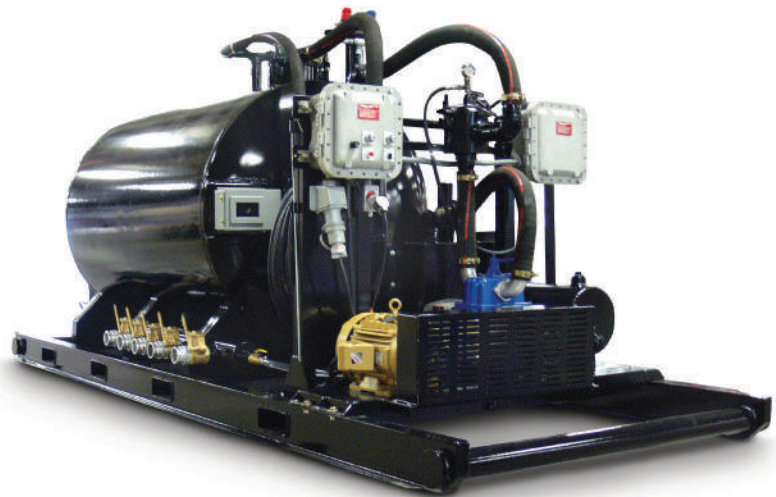

Skid-mounted SuperVac

Features

- 30 bbl capacity (1,260 gallons)
- Skid-mounted
- 5 vacuum connection points
- 3" vacuum hose
- 480 volt, 20 HP motor
- 15 psi vacuum
- Floor operated start/stop
- Detachable pump/motor
- Extended hose length
- 30-minute run time, auto shut-off
- Pump/motor operating light
- Emergency kill switch

Provides quick cleanup of fluids with a small footprint.

Designed for placement next to rigs for quick cleanup on the floors, deck and cellars, it's also versatile enough to be used at refineries, industrial, environmental or manufacturing locations.

Made to perform with a variety of safeguards to protect both the asset and personnel, the Gravity SuperVac is the most efficient way to quickly clean up fluid spills in remote locations.

GRAVITY